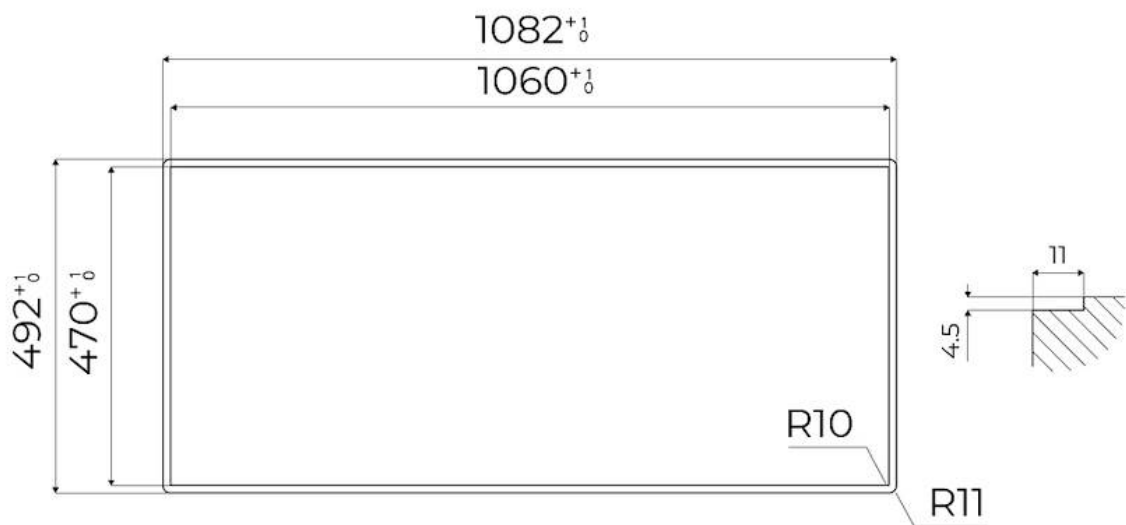

FTS - cut out

FT - cut out